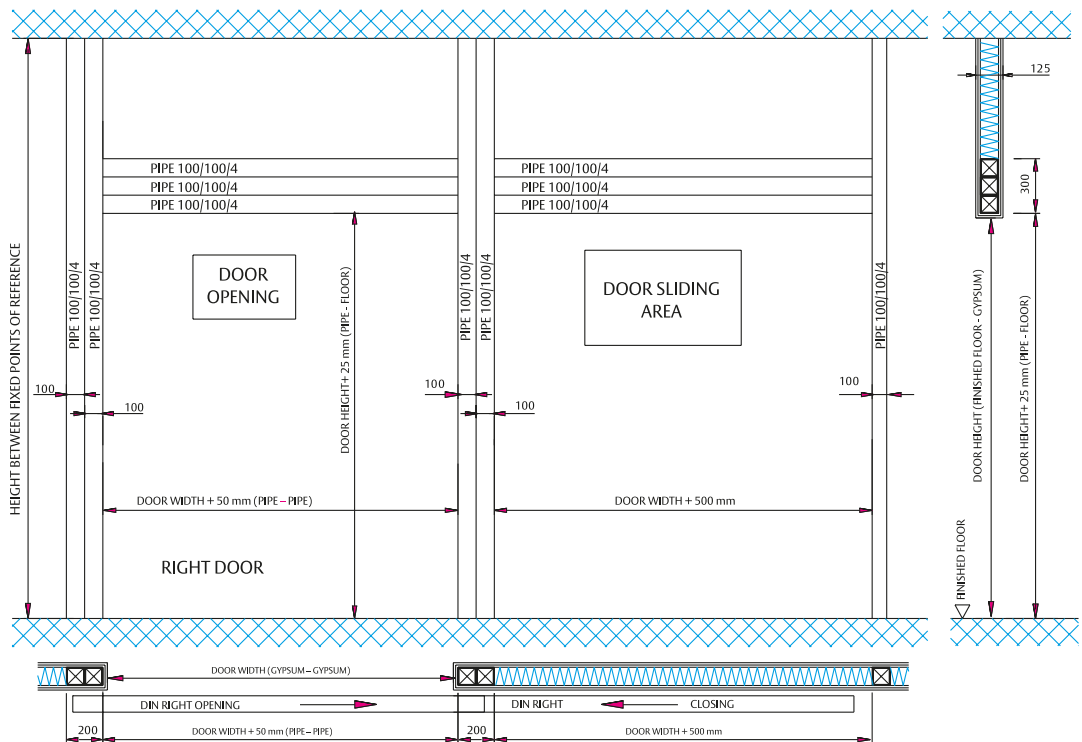

Sliding fire door - details

Sliding telescopic door drawing and installation details:

Steel construction for sliding door:

Sliding door opening orientation: